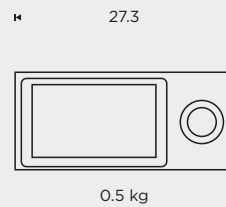

BANG & OLUFSEN

MEASUREMENTS

in cm

bang-olufsen.com/beosound-moment

SPECIFICATIONS

Designer Frackenpohl Poulheim Tectonic	Remote control options Beo4 BeoSound Essence Remote BeoRemote One BeoMusic App	Battery Li-Polymer Capacity 3500 mAh Standby capacity 76 hours Charging time 5 hours
Connections 2 x Power Link sockets (RJ45) with two channels in each for connection of speakers 1 x Ethernet 1 x Power 1 x Line-in (RCA) with sensing 1 x USB for service purposes only	Audio formats MP3 (all) or VBR / CBR 32 – 320kbit WMA, both VBR and CBR 20 – 320kbit (No support for WMA Lossless) AAC (ISO and ADTS) – 320kbit ALAC general + 88.2, 96 kHz PCM (WAV) general + 88.2, 96 kHz FLAC, 8–96 kHz, 16 or 24 bits, 2 channels	Wireless connections Integrated Immaculate Wireless Sound concept based on WiSA technology Full 24 bit uncompressed wireless audio streaming up to 8 channels Network connectivity via WiFi/WLAN 802.11 b/g (2.4 GHz) Bluetooth 4.0 for streaming music from your mobile
Display 1280 x 800 – 7-inch IPS	Power consumption Typical: 14 watt; Standby: 0.4 watt	