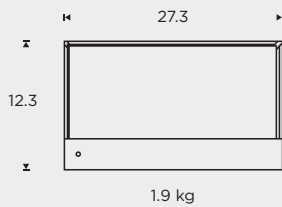

BANG & OLUFSEN

MEASUREMENTS

in cm

bang-olufsen.com/beosound-moment

SPECIFICATIONS

Designer Frackenpohl Poulheim Tectonic	Remote control options Beo4 BeoSound Essence Remote BeoRemote One BeoMusic App	Battery Li-Polymer Capacity 3500 mAh Standby capacity 76 hours Charging time 5 hours
Connections 2 x Power Link sockets (RJ45) with two channels in each for connection of speakers 1 x Ethernet 1 x Power 1 x Line-in (RCA) with sensing 1 x USB for service purposes only	Audio formats MP3 (all) or VBR / CBR 32 – 320kbit WMA, both VBR and CBR 20 – 320kbit (No support for WMA Lossless) AAC (ISO and ADTS) – 320kbit ALAC general + 88.2, 96 kHz PCM (WAV) general + 88.2, 96 kHz FLAC, 8–96 kHz, 16 or 24 bits, 2 channels	Wireless connections Integrated Immaculate Wireless Sound concept based on WiSA technology Full 24 bit uncompressed wireless audio streaming up to 8 channels Network connectivity via WiFi/WLAN 802.11 b/g (2.4 GHz) Bluetooth 4.0 for streaming music from your mobile
Display 1280 x 800 – 7-inch IPS	Power consumption Typical: 14 watt; Standby: 0.4 watt	