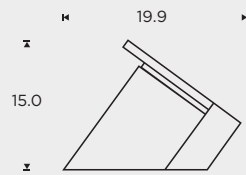

BANG & OLUFSEN

MEASUREMENTS

in cm

bang-olufsen.com/beosound-moment

SPECIFICATIONS

Designer Frackenpohl Poulheim Tectonic	Remote control options Beo4 BeoSound Essence Remote BeoRemote One BeoMusic App	Battery Li-Polymer Capacity 3500 mAh Standby capacity 76 hours Charging time 5 hours
Connections 2 x Power Link sockets (RJ45) with two channels in each for connection of speakers 1 x Ethernet 1 x Power 1 x Line-in (RCA) with sensing 1 x USB for service purposes only	Audio formats MP3 (all) or VBR / CBR 32 – 320kbit WMA, both VBR and CBR 20 – 320kbit (No support for WMA Lossless) AAC (ISO and ADTS) – 320kbit ALAC general + 88.2, 96 kHz PCM (WAV) general + 88.2, 96 kHz FLAC, 8–96 kHz, 16 or 24 bits, 2 channels	Wireless connections Integrated Immaculate Wireless Sound concept based on WiSA technology Full 24 bit uncompressed wireless audio streaming up to 8 channels Network connectivity via WiFi/WLAN 802.11 b/g (2.4 GHz) Bluetooth 4.0 for streaming music from your mobile
Display 1280 x 800 – 7-inch IPS	Power consumption Typical: 14 watt; Standby: 0.4 watt	